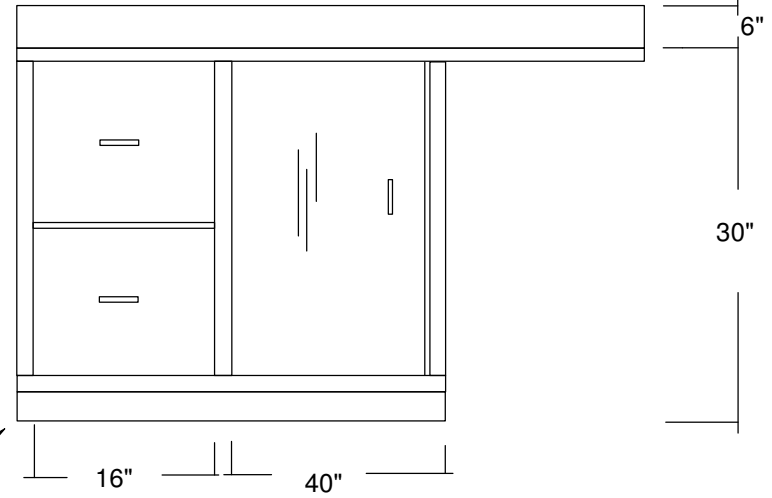

Front View

Top View

Recessed
SS Bullet
Feet

End View

Drawers

Material: SS 304 #3		G2 AUTOMATED TECHHNOLOGIES, LLC	
Qty.: 1		TITLE GAT-TBL-WET-246036-SS Overall	
SIZE A4	CAGE CODE	DWG NO	REV
SCALE	SHEET		