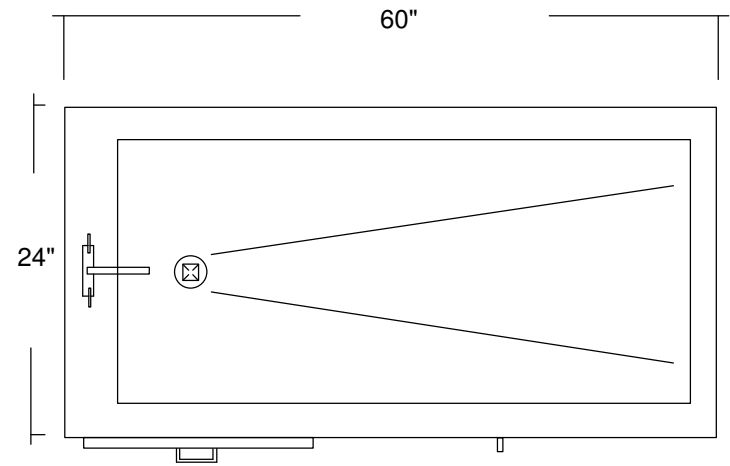

Front View

Top View

Recessed
SS Bullet
Feet

End View

Drawers

Material: SS 304 #3		G2 AUTOMATED TECHHNOLOGIES, LLC	
Qty.: 1		TITLE GAT-TBL-WET-246036-SS Overall	
SIZE A4	CAGE CODE	DWG NO	REV
SCALE	SHEET		