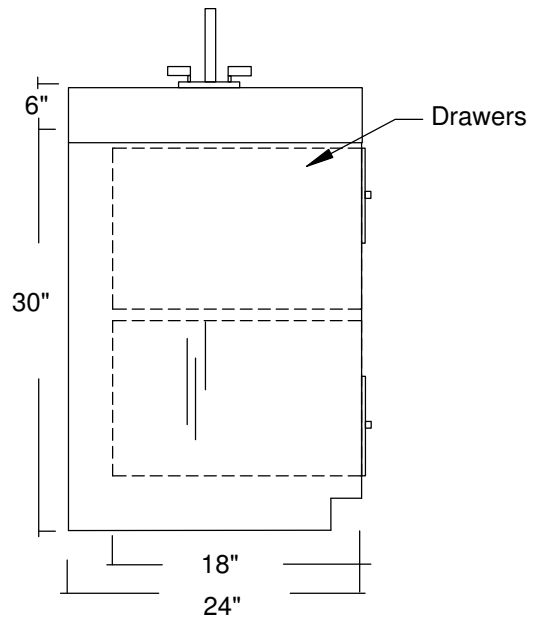

Front View

Top View

Recessed
SS Bullet
Feet

End View

Drawers

Material: SS 304 #3		G2 AUTOMATED TECHHNOLOGIES, LLC	
Qty.: 1		TITLE GAT-TBL-WET-246036-SS Overall	
SIZE A4	CAGE CODE	DWG NO	REV
SCALE	SHEET		